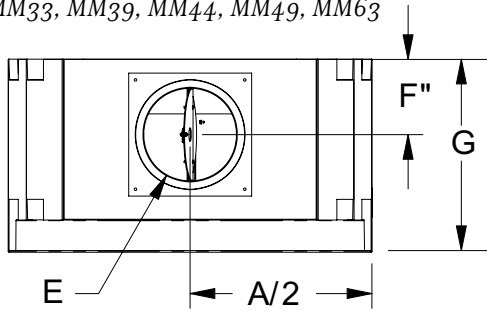

# FLAT WALL FRAMING SPECIFICATIONS

MM63, MMST43

MM33, MM39, MM44, MM49, MM63

	MM33	MM39	MM44	MM49	MM63	MMST43
A	37"	43"	48"	53"	66-7/8"	53"
B	33"	39"	44"	49"	62-7/8"	—
C	23-1/4"	29-1/4"	34-1/4"	39-1/4"	53-1/4"	43-1/4"
D	22"	27-3/4"	32-3/4"	37-3/4"	45-5/8"	37-3/8"
E	Ø 12"	Ø 12"	Ø 12"	Ø 12"	2x Ø 12"	Ø 12-1/8"
F	10"	11"	11"	11"	11"	14"
G	28"	28"	28"	28"	28"	28"
H	—	—	—	—	22-1/4"	18-7/8"
I	24-1/2"	32-7/8"	32-7/8"	32-7/8"	32-7/8"	29-1/8"
J	54-5/8"	63-1/2"	63-1/2"	63-1/2"	63-1/2"	62-7/8"
K	4-1/2"	4-3/8"	4-3/8"	4-3/8"	4-1/2"	2-1/4"
L	30-1/2"	40-5/8"	40-5/8"	40-5/8"	40-3/4"	38-5/8"
M	—	7-3/8"	7-3/8"	7-3/8"	7-3/8"	—
N	23"	23"	23"	23"	23-3/8"	—