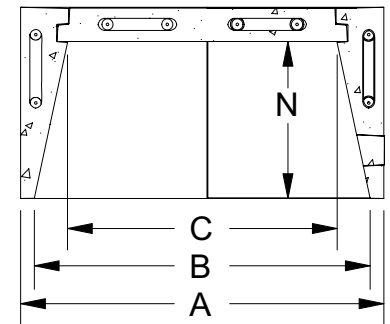

MM33	MM39	MM44	MM49	MM63	MMST43
A	37"	43"	48"	53"	66-7/8"	53"
B	33"	39"	44"	49"	62-7/8"	—
C	23-1/4"	29-1/4"	34-1/4"	39-1/4"	53-1/4"	43-1/4"
D	22"	27-3/4"	32-3/4"	37-3/4"	45-5/8"	37-3/8"
E	Ø 12"	Ø 12"	Ø 12"	Ø 12"	2x Ø 12"	Ø 12-1/8"
F	10"	11"	11"	11"	11"	14"
G	28"	28"	28"	28"	28"	28"
H	—	—	—	—	22-1/4"	18-7/8"
I	24-1/2"	32-7/8"	32-7/8"	32-7/8"	32-7/8"	29-1/8"
J	54-5/8"	63-1/2"	63-1/2"	63-1/2"	63-1/2"	62-7/8"
K	4-1/2"	4-3/8"	4-3/8"	4-3/8"	4-1/2"	2-1/4"
L	30-1/2"	40-5/8"	40-5/8"	40-5/8"	40-3/4"	38-5/8"
M	—	7-3/8"	7-3/8"	7-3/8"	7-3/8"	—
N	23"	23"	23"	23"	23-3/8"	—

MM33, MM39, MM44, MM49, MM63, MMST43