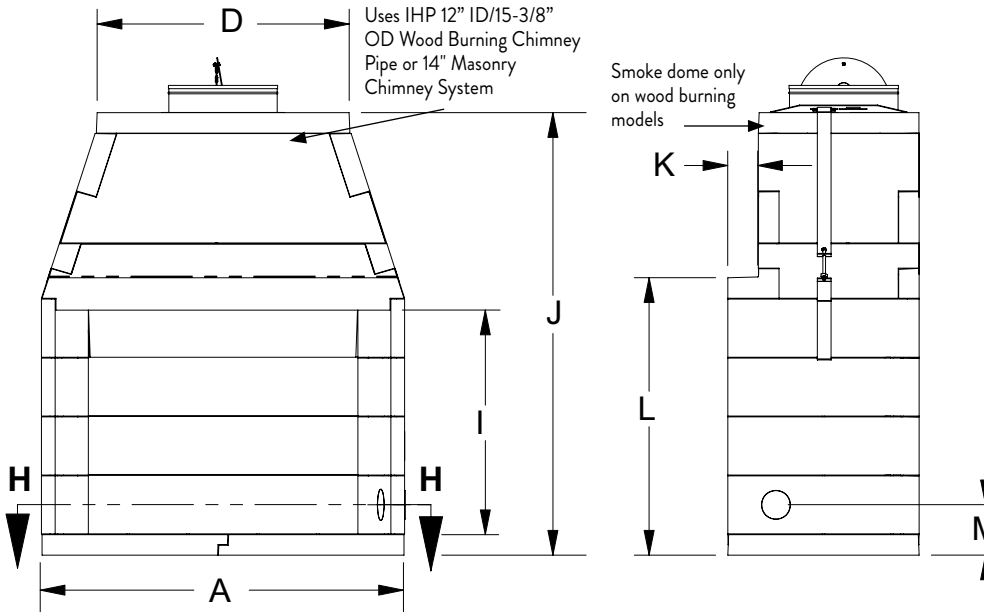

# FLAT WALL FRAMING SPECIFICATIONS

MM63, MMST43

MM33, MM39, MM44, MM49, MM63

	MM33	MM39	MM44	MM49	MM63	MMST43
A	37"	43"	48"	53"	66-7/8"	53"
B	33"	39"	44"	49"	62-7/8"	—
C	23-1/4"	29-1/4"	34-1/4"	39-1/4"	53-1/4"	43-1/4"
D	22"	27-3/4"	32-3/4"	37-3/4"	45-5/8"	37-3/8"
E	Ø 12"	Ø 12"	Ø 12"	Ø 12"	2x Ø 12"	Ø 12-1/8"
F	10"	11"	11"	11"	11"	14"
G	28"	28"	28"	28"	28"	28"
H	—	—	—	—	22-1/4"	18-7/8"
I	24-1/2"	32-7/8"	32-7/8"	32-7/8"	32-7/8"	29-1/8"
J	54-5/8"	63-1/2"	63-1/2"	63-1/2"	63-1/2"	62-7/8"
K	4-1/2"	4-3/8"	4-3/8"	4-3/8"	4-1/2"	2-1/4"
L	30-1/2"	40-5/8"	40-5/8"	40-5/8"	40-3/4"	38-5/8"
M	—	7-3/8"	7-3/8"	7-3/8"	7-3/8"	—
N	23"	23"	23"	23"	23-3/8"	—