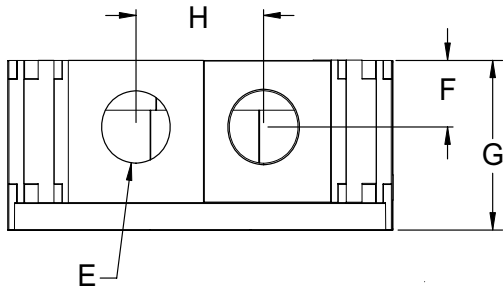

# FLAT WALL FRAMING SPECIFICATIONS

MM63, MMST43

MM33, MM39, MM44, MM49, MM63

	MM33	MM39	MM44	MM49	MM63	MMST43
A	37"	43"	48"	53"	66-7/8"	53"
B	33"	39"	44"	49"	62-7/8"	—
C	23-1/4"	29-1/4"	34-1/4"	39-1/4"	53-1/4"	43-1/4"
D	22"	27-3/4"	32-3/4"	37-3/4"	45-5/8"	37-3/8"
E	Ø 12"	Ø 12"	Ø 12"	Ø 12"	2x Ø 12"	Ø 12-1/8"
F	10"	11"	11"	11"	11"	14"
G	28"	28"	28"	28"	28"	28"
H	—	—	—	—	22-1/4"	18-7/8"
I	24-1/2"	32-7/8"	32-7/8"	32-7/8"	32-7/8"	29-1/8"
J	54-5/8"	63-1/2"	63-1/2"	63-1/2"	63-1/2"	62-7/8"
K	4-1/2"	4-3/8"	4-3/8"	4-3/8"	4-1/2"	2-1/4"
L	30-1/2"	40-5/8"	40-5/8"	40-5/8"	40-3/4"	38-5/8"
M	—	7-3/8"	7-3/8"	7-3/8"	7-3/8"	—
N	23"	23"	23"	23"	23-3/8"	—