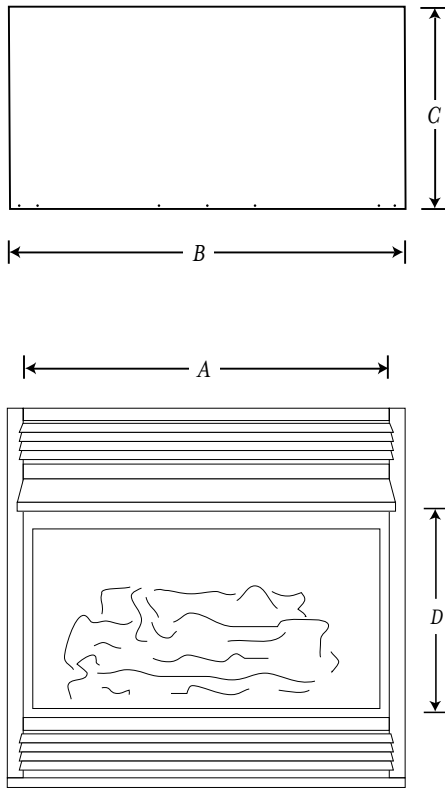

APPLIANCE SPECIFICATIONS

GAMMA

A	25-7/8"
B	26-3/4"
C	14-1/4"
D	12-1/2"
E	26"

FRAMING SPECIFICATIONS

GAMMA

WIDTH	26-7/8"
HEIGHT	26-7/8"
DEPTH	15-1/4"