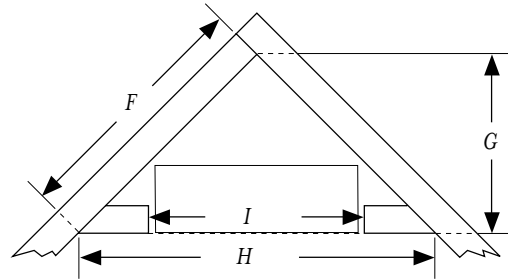

APPLIANCE SPECIFICATIONS

ZETA

A	16-1/4"
B	19-3/4"
C	8-7/8"
D	16-3/4"
E	23-3/4"

FRAMING SPECIFICATIONS

ZETA

WIDTH	17-1/2"
HEIGHT	22-1/4"
DEPTH	8-7/8"

CORNER FRAMING SPECIFICATIONS

ZETA