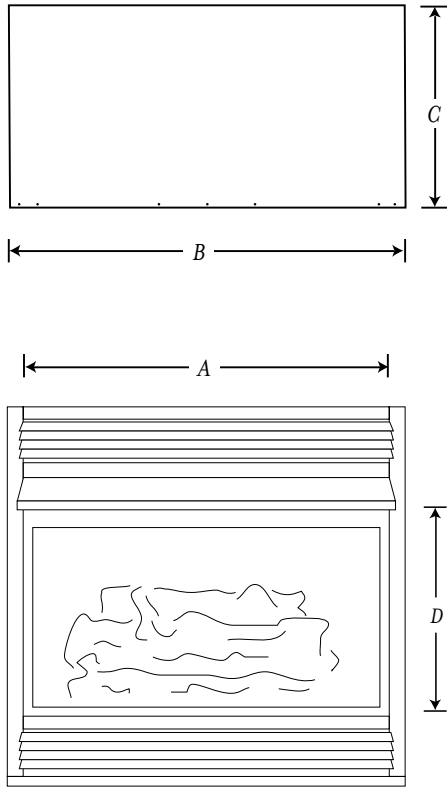

Wood mantels in a variety of styles and finishes

Options

Remote Controls

Zeta fireplace shown with arch screen and stamped louvered front (both included)

EXCLUSIVE FEATURES

- ◆ 21" mini compact fireplace with 8-7/8" depth allows for easy renovation to existing rooms
- ◆ Millivolt (remote-ready) control
- ◆ 99.9% heating efficiency
- ◆ Single row of dancing yellow flames
- ◆ Detailed ceramic fiber logs
- ◆ Ceramic fiber liner
- ◆ Arch screen with stamped louvered front
- ◆ Approved for bedroom use
- ◆ Limited lifetime warranty

APPLIANCE SPECIFICATIONS

ZETA

A	16-1/4"
B	19-3/4"
C	8-7/8"
D	16-3/4"
E	23-3/4"

FRAMING SPECIFICATIONS

ZETA

WIDTH	17-1/2"
HEIGHT	22-1/4"
DEPTH	8-7/8"

CORNER FRAMING SPECIFICATIONS

ZETA