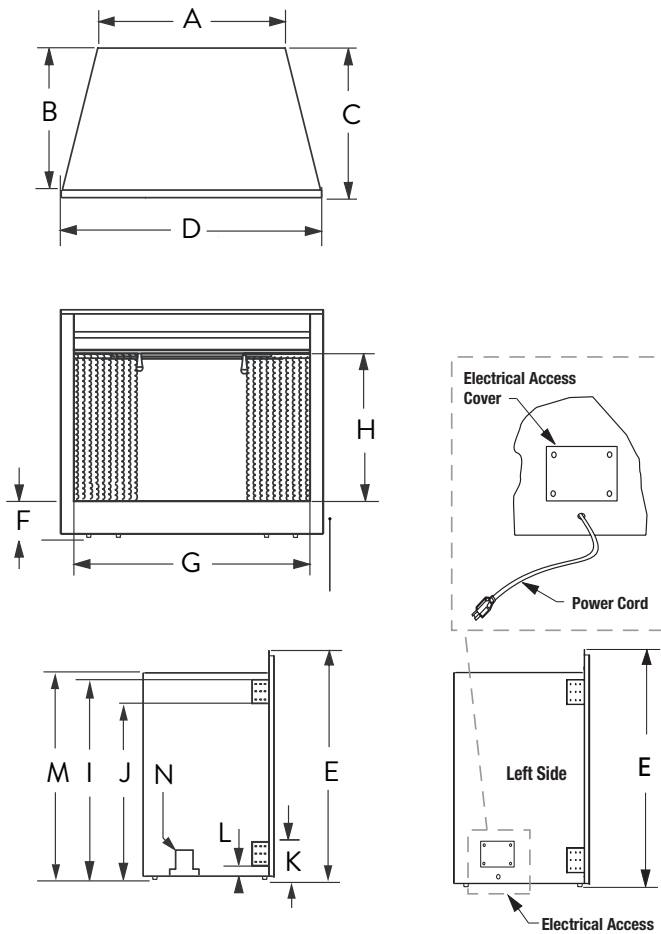

Fixed Glass Enclosure Panels

Three-Piece Perimeter Trim Kits

Brushed Stainless

Black

APPLIANCE SPECIFICATIONS

	CAPELLA 33	CAPELLA 36
A	21-1/8"	24"
B	13-3/4"	13-3/4"
C	14-7/8"	14-7/8"
D	34-1/2"	37-5/8"
E	32"	32"
F	5-1/8"	5-1/8"
G	33"	36"
H	21-1/8"	21-1/8"
I	27-1/2"	27-1/2"
J	24-1/2"	24-1/2"
K	5-1/4"	5-1/4"
L	2-1/4"	2-1/4"
M	29-3/4"	29-3/4"
N	Electrical Access	Electrical Access

FRAMING SPECIFICATIONS

	CAPELLA 33	CAPELLA 36
WIDTH	35-1/4"	38-3/4"
HEIGHT	32"	32"
DEPTH	15-1/8"	15-1/8"

FIREPLACE EFFICIENCIES

MODEL	TYPE	VOLTAGE	BTU/HR
CAPELLA33/36	Electric	110	5,000
CAPELLA33/36	Electric	220	10,000