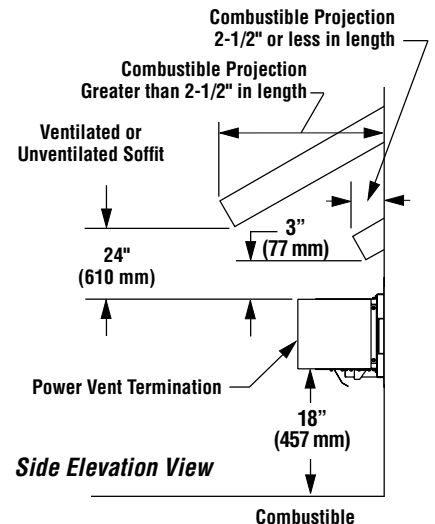

*Use silicone caulking to seal the top and sides of the termination, up to the underlayment, stucco, or masonry wall surface.