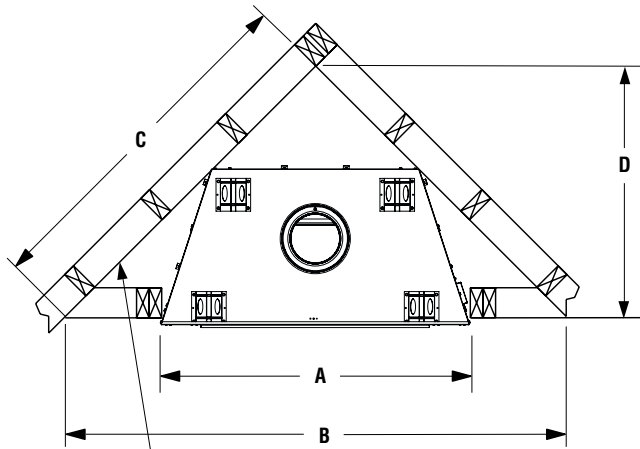

MONTEBELLO® DLX PV SERIES

DIRECT-VENT POWER-VENT FIREPLACES

Framing Dimensions

Back wall of chase/enclosure
(including any finishing materials)

Models	A	B	C	D
40" Models	50-5/8" 1286 mm	83-5/8" 2124 mm	59-1/8" 1502 mm	41-7/8" 1064 mm
45" Models	56-3/4" 1441 mm	89-7/8" 2283 mm	63-1/2" 1613 mm	44-7/8" 1140 mm

Inches (mm)

Models	A	B	C
40" Models	50-3/4" 1289 mm	45" 1143 mm	139-1/8" 3534 mm
45" Models	56-7/8" 1445 mm	50" 1270 mm	144-1/8" 3661 mm

Fireplace Dimensions

Models	A	B	C	D	E	F	G	H	J
40" Models	50-5/8" 1286 mm	39-1/4" 997 mm	45" 1143 mm	25-3/8" 645 mm	34" 864 mm	37-5/8" 956 mm	33-1/8" 842 mm	29-3/8" 746 mm	34-3/4" 883 mm
45" Models	56-3/4" 1442 mm	44-1/4" 1124 mm	47-7/8" 1216 mm	28-3/8" 721 mm	40-1/8" 1019 mm	43-5/8" 1108 mm	38-1/8" 969 mm	34-1/2" 876 mm	41" 1042 mm