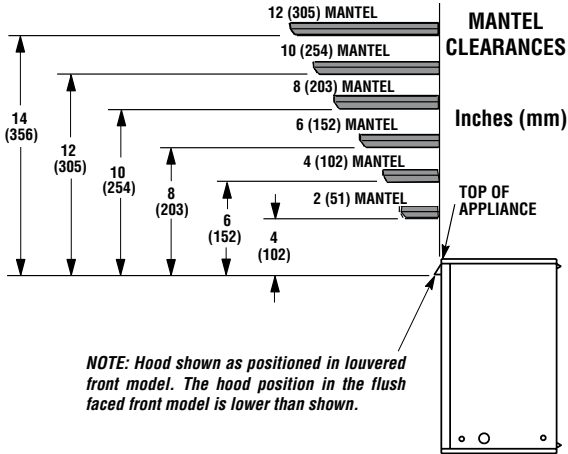

MONTEBELLO® DLX PV SERIES

Product Info

Cat. No.	Model	Weight	Cu. Ft.
F2216	MontebelloDLX40TYN	258 lb.	48.3
F2217	MontebelloDLX45TYN	300 lb.	58.0
F2218	Montebello DLXCD40TYE	258 lb.	48.3
F2219	Montebello DLXCD45TYE	300 lb.	58.0

Listing

Report No. F14-106

Listed by PFS Corporation to -Z21.50b (in Canada, CSA-2.22b), and CAN/CGA-2.17-M91 (R2009) in both USA and Canada, as vented gas fireplaces.

Clearances