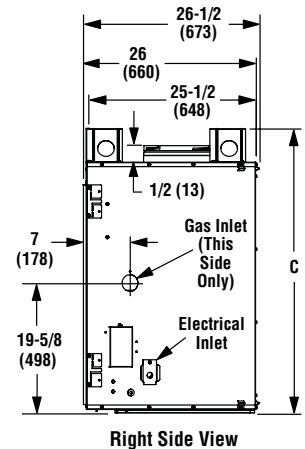

MONTEBELLO® DLX PV SERIES

DIRECT-VENT POWER-VENT FIREPLACES

Framing Dimensions

Back wall of chase/enclosure
(including any finishing materials)

Models	A	B	C	D
40" Models	50-5/8" 1286 mm	83-5/8" 2124 mm	59-1/8" 1502 mm	41-7/8" 1064 mm
45" Models	56-3/4" 1441 mm	89-7/8" 2283 mm	63-1/2" 1613 mm	44-7/8" 1140 mm

Inches (mm)

Models	A	B	C
40" Models	50-3/4" 1289 mm	45" 1143 mm	139-1/8" 3534 mm
45" Models	56-7/8" 1445 mm	50" 1270 mm	144-1/8" 3661 mm

Fireplace Dimensions

Models	A	B	C	D	E	F	G	H	J
40" Models	50-5/8" 1286 mm	39-1/4" 997 mm	45" 1143 mm	25-3/8" 645 mm	34" 864 mm	37-5/8" 956 mm	33-1/8" 842 mm	29-3/8" 746 mm	34-3/4" 883 mm
45" Models	56-3/4" 1442 mm	44-1/4" 1124 mm	47-7/8" 1216 mm	28-3/8" 721 mm	40-1/8" 1019 mm	43-5/8" 1108 mm	38-1/8" 969 mm	34-1/2" 876 mm	41" 1042 mm

Top View

Front View

Right Side View

NOTE: DIAGRAMS & ILLUSTRATIONS ARE NOT TO SCALE.

MONTEBELLO® DLX PV SERIES

Product Info

Cat. No.	Model	Weight	Cu. Ft.
F2216	MontebelloDLX40TYN	258 lb.	48.3
F2217	MontebelloDLX45TYN	300 lb.	58.0
F2218	Montebello DLXCD40TYE	258 lb.	48.3
F2219	Montebello DLXCD45TYE	300 lb.	58.0