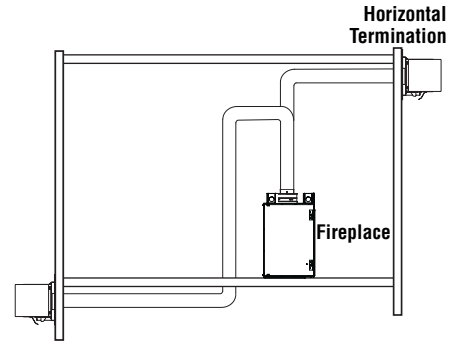

Listing

Report No. F14-106

Listed by PFS Corporation to -Z21.50b (in Canada, CSA-2.22b), and CAN/CGA-2.17-M91 (R2009) in both USA and Canada, as vented gas fireplaces.

Clearances

Venting

*Use silicone caulking to seal the top and sides of the termination, up to the underlayment, stucco, or masonry wall surface.

NOTE: DIAGRAMS & ILLUSTRATIONS ARE NOT TO SCALE.

Printed in U.S.A. © 2016 Innovative Hearth Products
P/N 900627-00 REV. NC 04/2016

Specifications and clearances are subject to change without notice. Refer to Installation Manual before installation of these appliances for updated dimensions and instructions.