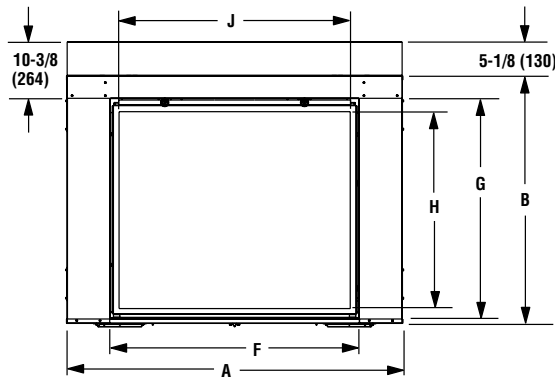

MONTEBELLO® DLX PV SERIES

DIRECT-VENT POWER-VENT FIREPLACES

Framing Dimensions

Back wall of chase/enclosure
(including any finishing materials)

Models	A	B	C	D
40" Models	50-5/8" 1286 mm	83-5/8" 2124 mm	59-1/8" 1502 mm	41-7/8" 1064 mm
45" Models	56-3/4" 1441 mm	89-7/8" 2283 mm	63-1/2" 1613 mm	44-7/8" 1140 mm

Inches (mm)

Models	A	B	C
40" Models	50-3/4" 1289 mm	45" 1143 mm	139-1/8" 3534 mm
45" Models	56-7/8" 1445 mm	50" 1270 mm	144-1/8" 3661 mm

Fireplace Dimensions

Models	A	B	C	D	E	F	G	H	J
40" Models	50-5/8" 1286 mm	39-1/4" 997 mm	45" 1143 mm	25-3/8" 645 mm	34" 864 mm	37-5/8" 956 mm	33-1/8" 842 mm	29-3/8" 746 mm	34-3/4" 883 mm
45" Models	56-3/4" 1442 mm	44-1/4" 1124 mm	47-7/8" 1216 mm	28-3/8" 721 mm	40-1/8" 1019 mm	43-5/8" 1108 mm	38-1/8" 969 mm	34-1/2" 876 mm	41" 1042 mm

Top View

Front View

Right Side View

NOTE: DIAGRAMS & ILLUSTRATIONS ARE NOT TO SCALE.

MONTEBELLO® DLX PV SERIES

Product Info

Cat. No.	Model	Weight	Cu. Ft.
F2216	MontebelloDLX40TYN	258 lb.	48.3
F2217	MontebelloDLX45TYN	300 lb.	58.0
F2218	Montebello DLXCD40TYE	258 lb.	48.3
F2219	Montebello DLXCD45TYE	300 lb.	58.0