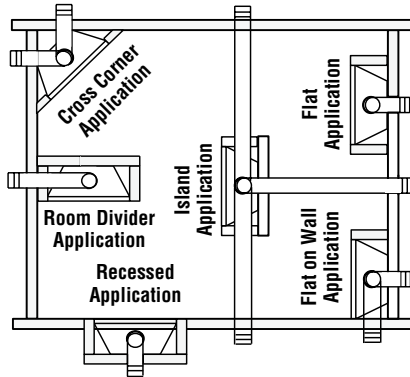

Listing

Report No. F14-106

Listed by PFS Corporation to -Z21.50b (in Canada, CSA-2.22b), and CAN/CGA-2.17-M91 (R2009) in both USA and Canada, as vented gas fireplaces.

Clearances

Venting

*Use silicone caulking to seal the top and sides of the termination, up to the underlayment, stucco, or masonry wall surface.

NOTE: DIAGRAMS & ILLUSTRATIONS ARE NOT TO SCALE.

Printed in U.S.A. © 2016 Innovative Hearth Products
P/N 900627-00 REV. NC 04/2016

Specifications and clearances are subject to change without notice. Refer to Installation Manual before installation of these appliances for updated dimensions and instructions.