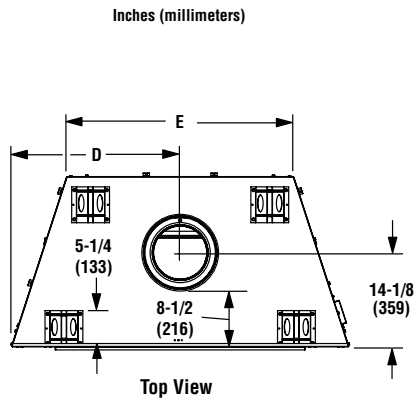

MONTEBELLO® DLX PV SERIES

DIRECT-VENT POWER-VENT FIREPLACES

Framing Dimensions

Back wall of chase/enclosure
(including any finishing materials)

Models	A	B	C	D
40" Models	50-5/8" 1286 mm	83-5/8" 2124 mm	59-1/8" 1502 mm	41-7/8" 1064 mm
45" Models	56-3/4" 1441 mm	89-7/8" 2283 mm	63-1/2" 1613 mm	44-7/8" 1140 mm

Inches (mm)

Models	A	B	C
40" Models	50-3/4" 1289 mm	45" 1143 mm	139-1/8" 3534 mm
45" Models	56-7/8" 1445 mm	50" 1270 mm	144-1/8" 3661 mm

Fireplace Dimensions

Models	A	B	C	D	E	F	G	H	J
40" Models	50-5/8" 1286 mm	39-1/4" 997 mm	45" 1143 mm	25-3/8" 645 mm	34" 864 mm	37-5/8" 956 mm	33-1/8" 842 mm	29-3/8" 746 mm	34-3/4" 883 mm
45" Models	56-3/4" 1442 mm	44-1/4" 1124 mm	47-7/8" 1216 mm	28-3/8" 721 mm	40-1/8" 1019 mm	43-5/8" 1108 mm	38-1/8" 969 mm	34-1/2" 876 mm	41" 1042 mm

Top View

Front View

Right Side View

NOTE: DIAGRAMS & ILLUSTRATIONS ARE NOT TO SCALE.

MONTEBELLO® DLX PV SERIES

Product Info

Cat. No.	Model	Weight	Cu. Ft.
F2216	MontebelloDLX40TYN	258 lb.	48.3
F2217	MontebelloDLX45TYN	300 lb.	58.0
F2218	Montebello DLXCD40TYE	258 lb.	48.3
F2219	Montebello DLXCD45TYE	300 lb.	58.0