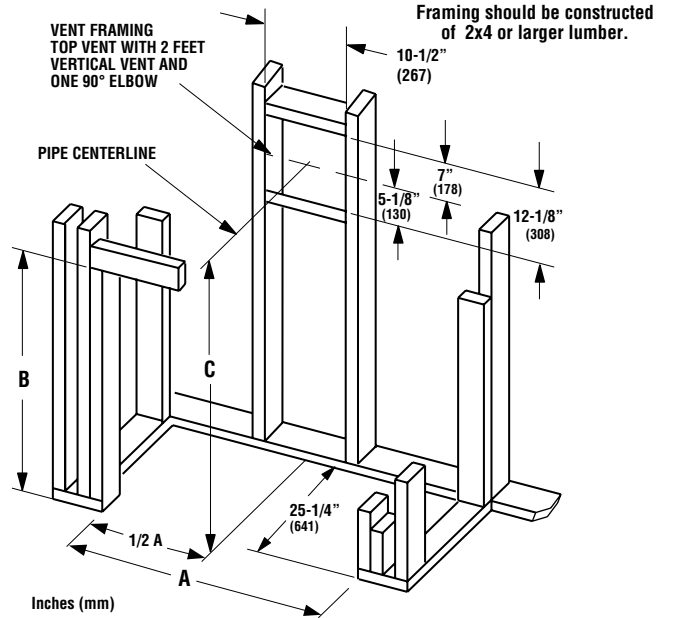

MONTEBELLO® DLX PV SERIES

DIRECT-VENT POWER-VENT FIREPLACES

Framing Dimensions

Back wall of chase/enclosure
(including any finishing materials)

Models	A	B	C	D
40" Models	50-5/8" 1286 mm	83-5/8" 2124 mm	59-1/8" 1502 mm	41-7/8" 1064 mm
45" Models	56-3/4" 1441 mm	89-7/8" 2283 mm	63-1/2" 1613 mm	44-7/8" 1140 mm

Diagrams, illustrations and photographs are not to scale. Consult installation instructions. Product designs, materials, dimensions, specifications, colors, and prices are subject to change or discontinuance without notice.

Inches (mm)

Models	A	B	C
40" Models	50-3/4" 1289 mm	45" 1143 mm	139-1/8" 3534 mm
45" Models	56-7/8" 1445 mm	50" 1270 mm	144-1/8" 3661 mm

Fireplace Dimensions

Models	A	B	C	D	E	F	G	H	J
40" Models	50-5/8" 1286 mm	39-1/4" 997 mm	45" 1143 mm	25-3/8" 645 mm	34" 864 mm	37-5/8" 956 mm	33-1/8" 842 mm	29-3/8" 746 mm	34-3/4" 883 mm
45" Models	56-3/4" 1442 mm	44-1/4" 1124 mm	47-7/8" 1216 mm	28-3/8" 721 mm	40-1/8" 1019 mm	43-5/8" 1108 mm	38-1/8" 969 mm	34-1/2" 876 mm	41" 1042 mm