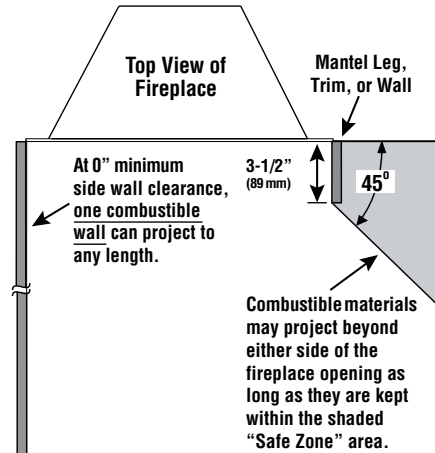

MONTEBELLO® DLX PV SERIES

Product Info

Cat. No.	Model	Weight	Cu. Ft.
F2216	MontebelloDLX40TYN	258 lb.	48.3
F2217	MontebelloDLX45TYN	300 lb.	58.0
F2218	Montebello DLXCD40TYE	258 lb.	48.3
F2219	Montebello DLXCD45TYE	300 lb.	58.0

Listing

Report No. F14-106

Listed by PFS Corporation to -Z21.50b (in Canada, CSA-2.22b), and CAN/CGA-2.17-M91 (R2009) in both USA and Canada, as vented gas fireplaces.

Clearances