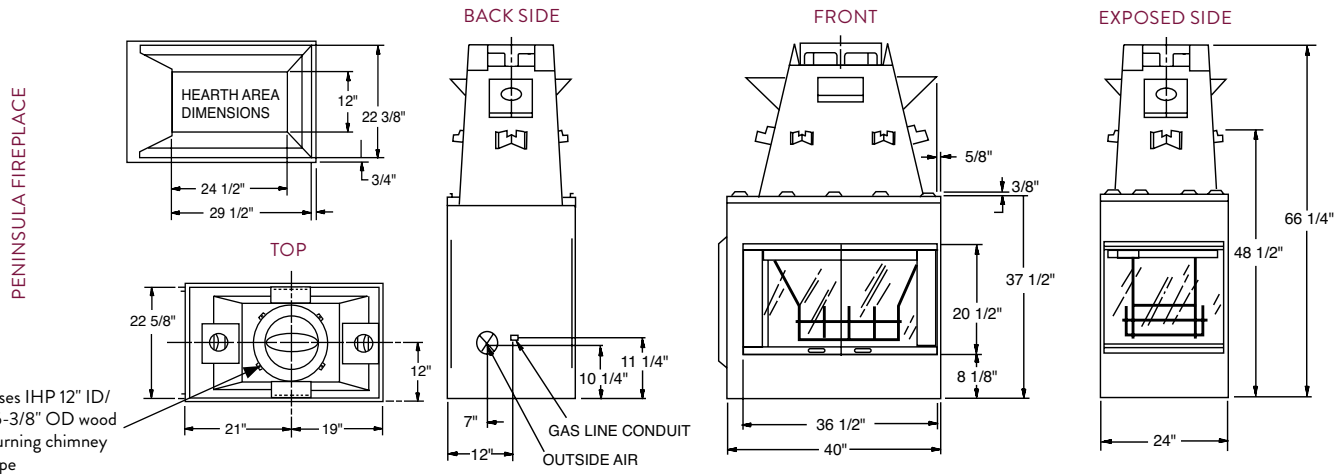

Bi-fold tempered glass doors are expertly crafted and finished in three options.

ADDITIONAL OPTIONS

- ✦ Outside air kit
- ✦ Fan (louvered model only)

Black

Brushed Brass

Platinum

FRAMING SPECIFICATIONS

Uses IHP 8" ID/12-3/8" OD wood burning chimney pipe