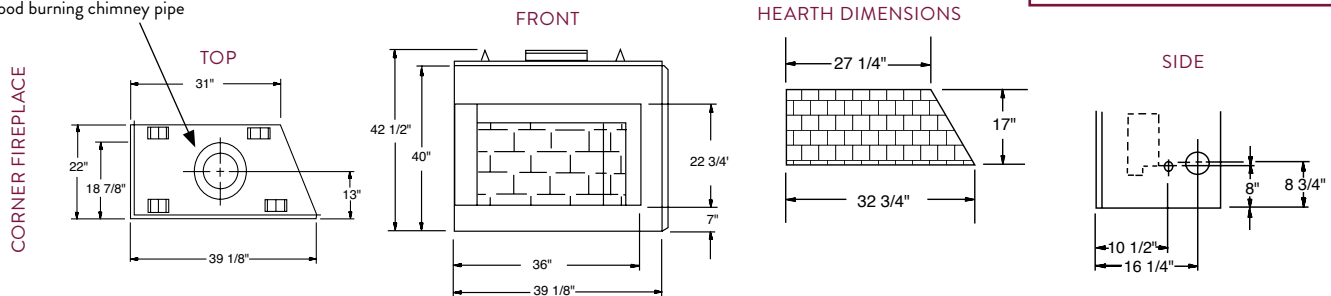

Bi-fold tempered glass doors are expertly crafted and finished in three options.

ADDITIONAL OPTIONS

- ✦ Outside air kit
- ✦ Fan (louvered model only)

Black

Brushed Brass

Platinum

FRAMING SPECIFICATIONS

Uses IHP 8" ID/12-3/8" OD wood burning chimney pipe