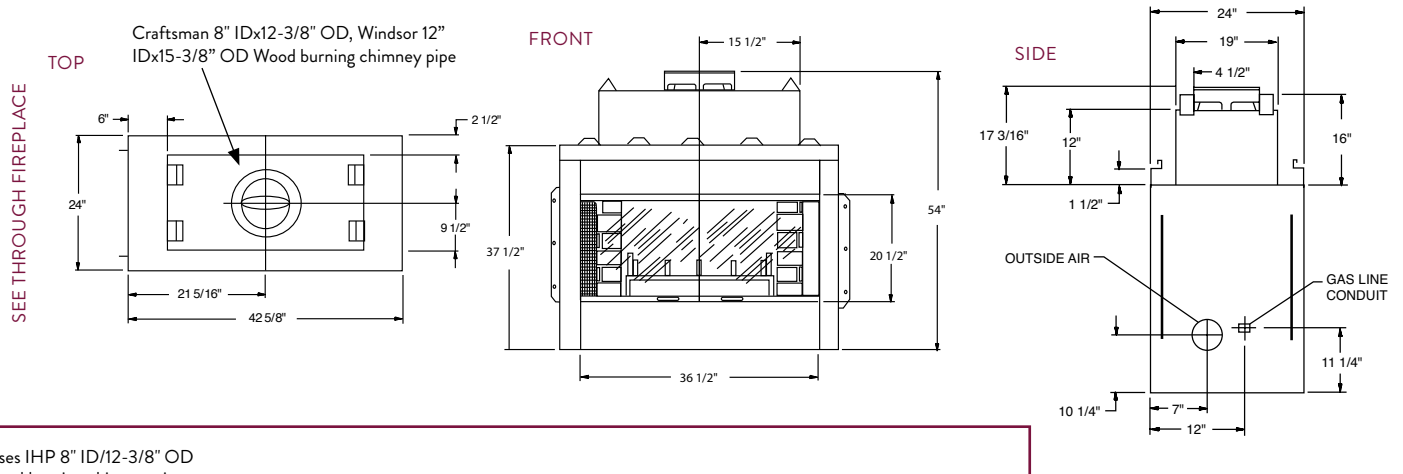

Bi-fold tempered glass doors are expertly crafted and finished in three options.

ADDITIONAL OPTIONS

- ✦ Outside air kit
- ✦ Fan (louvered model only)

Black

Brushed Brass

Platinum

FRAMING SPECIFICATIONS

Uses IHP 8" ID/12-3/8" OD wood burning chimney pipe