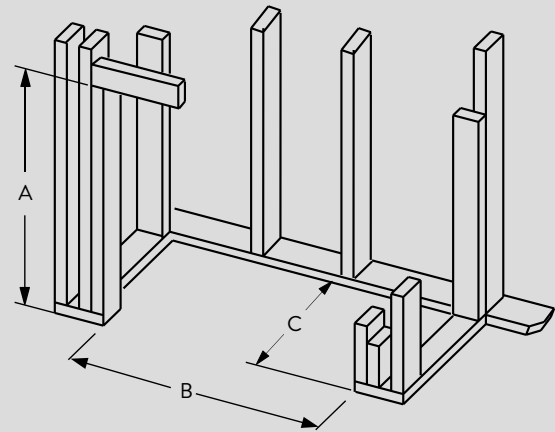

Rust Herringbone

Rust Stacked

VENT-FREE GAS LOGS (OPTIONAL)

Combine with a realistic vent-free gas log set.

Southern Comfort
Outdoor Gas Log Set

APPLIANCE SPECIFICATIONS

	VENETIAN 36	VENETIAN 42	VENETIAN 50
G	29"	30-5/16"	38-5/16"
H	45-1/8"	51-1/8"	59"
I	30"	30"	30"
J	36"	42"	50"
K	49"	49"	49"
L	28"	30"	30"
M	54-1/2"	54-1/2"	54-1/2"
N	3-5/16"	3-5/16"	3-5/16"
O	9-7/16"	9-7/16"	9-7/16"
P	7-3/8"	8-3/4"	8-3/4"
Q	11-1/8"	13"	13"

FRAMING SPECIFICATIONS

	VENETIAN 36	VENETIAN 42	VENETIAN 50
A	54-5/8"	54-5/8"	54-5/8"
B	45-3/8"	51-3/8"	59-3/8"
C	28-1/4"	30-1/8"	30-1/8"

CORNER FRAMING SPECIFICATIONS

	VENETIAN 36	VENETIAN 42	VENETIAN 50
D	61"	65"	71"
E	45-3/8"	51-3/8"	59-3/8"
F	86-1/2"	92"	100"