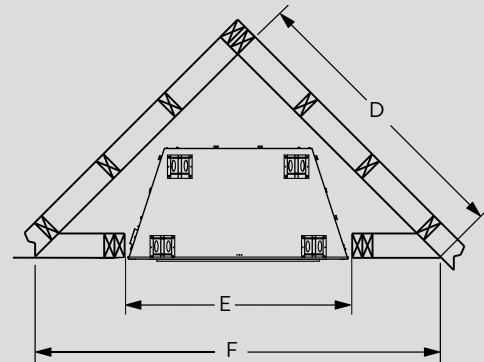

Rust Herringbone

Rust Stacked

VENT-FREE GAS LOGS (OPTIONAL)

Combine with a realistic vent-free gas log set.

Southern Comfort
Outdoor Gas Log Set

APPLIANCE SPECIFICATIONS

	VENETIAN 36	VENETIAN 42	VENETIAN 50
G	29"	30-5/16"	38-5/16"
H	45-1/8"	51-1/8"	59"
I	30"	30"	30"
J	36"	42"	50"
K	49"	49"	49"
L	28"	30"	30"
M	54-1/2"	54-1/2"	54-1/2"
N	3-5/16"	3-5/16"	3-5/16"
O	9-7/16"	9-7/16"	9-7/16"
P	7-3/8"	8-3/4"	8-3/4"
Q	11-1/8"	13"	13"

FRAMING SPECIFICATIONS

	VENETIAN 36	VENETIAN 42	VENETIAN 50
A	54-5/8"	54-5/8"	54-5/8"
B	45-3/8"	51-3/8"	59-3/8"
C	28-1/4"	30-1/8"	30-1/8"

CORNER FRAMING SPECIFICATIONS

	VENETIAN 36	VENETIAN 42	VENETIAN 50
D	61"	65"	71"
E	45-3/8"	51-3/8"	59-3/8"
F	86-1/2"	92"	100"