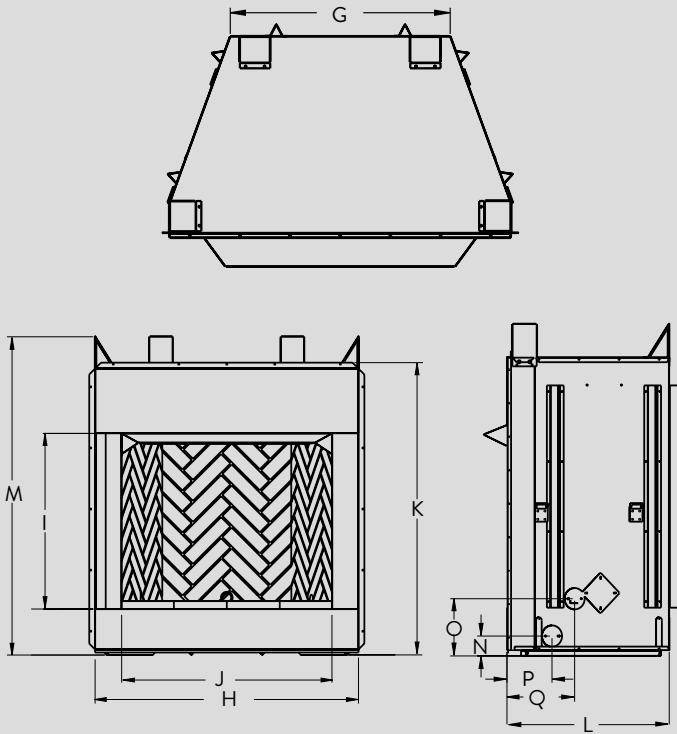

Rust Herringbone

Rust Stacked

VENT-FREE GAS LOGS (OPTIONAL)

Combine with a realistic vent-free gas log set.

Southern Comfort
Outdoor Gas Log Set

APPLIANCE SPECIFICATIONS

	VENETIAN 36	VENETIAN 42	VENETIAN 50
G	29"	30-5/16"	38-5/16"
H	45-1/8"	51-1/8"	59"
I	30"	30"	30"
J	36"	42"	50"
K	49"	49"	49"
L	28"	30"	30"
M	54-1/2"	54-1/2"	54-1/2"
N	3-5/16"	3-5/16"	3-5/16"
O	9-7/16"	9-7/16"	9-7/16"
P	7-3/8"	8-3/4"	8-3/4"
Q	11-1/8"	13"	13"

FRAMING SPECIFICATIONS

	VENETIAN 36	VENETIAN 42	VENETIAN 50
A	54-5/8"	54-5/8"	54-5/8"
B	45-3/8"	51-3/8"	59-3/8"
C	28-1/4"	30-1/8"	30-1/8"

CORNER FRAMING SPECIFICATIONS

	VENETIAN 36	VENETIAN 42	VENETIAN 50
D	61"	65"	71"
E	45-3/8"	51-3/8"	59-3/8"
F	86-1/2"	92"	100"