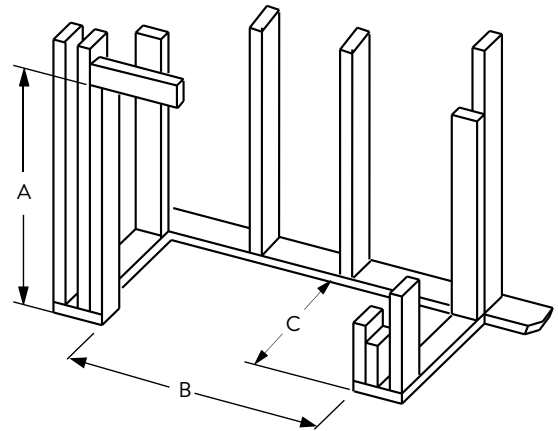

VENT-FREE GAS LOGS (Optional)

Southern Comfort

Shady Hollow

BRICK/REFRACTORY (Choose One)

APPLIANCE SPECIFICATIONS

	VENETIAN 36	VENETIAN 42	VENETIAN 50
G	29"	30-5/16"	38-5/16"
H	45-1/8"	51-1/8"	59-1/8"
I	30"	30"	30"
J	36"	42"	50"
K	49"	49"	49"
L	28"	30"	30"
M	54-1/2"	54-1/2"	54-1/2"
N	3-5/16"	3-5/16"	3-5/16"
O	9-7/16"	9-7/16"	9-7/16"
P	7-3/8"	8-3/4"	8-3/4"
Q	11-1/8"	13"	13"

FLAT WALL FRAMING SPECIFICATIONS

	VENETIAN 36	VENETIAN 42	VENETIAN 50
A	54-5/8"	54-5/8"	54-5/8"
B	45-3/8"	51-3/8"	59-3/8"
C	28-1/4"	30-1/8"	30-1/8"

CORNER FRAMING SPECIFICATIONS

	VENETIAN 36	VENETIAN 42	VENETIAN 50
D	61"	65"	71"
E	45-3/8"	51-3/8"	59-3/8"
F	86-1/2"	92"	100"