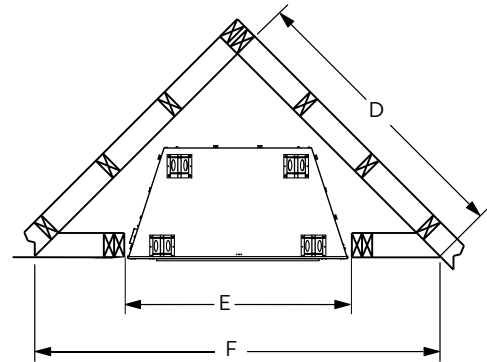

VENT-FREE GAS LOGS (Optional)

Southern Comfort

Shady Hollow

BRICK/REFRACTORY (Choose One)

APPLIANCE SPECIFICATIONS

	VENETIAN 36	VENETIAN 42	VENETIAN 50
G	29"	30-5/16"	38-5/16"
H	45-1/8"	51-1/8"	59-1/8"
I	30"	30"	30"
J	36"	42"	50"
K	49"	49"	49"
L	28"	30"	30"
M	54-1/2"	54-1/2"	54-1/2"
N	3-5/16"	3-5/16"	3-5/16"
O	9-7/16"	9-7/16"	9-7/16"
P	7-3/8"	8-3/4"	8-3/4"
Q	11-1/8"	13"	13"

FLAT WALL FRAMING SPECIFICATIONS

	VENETIAN 36	VENETIAN 42	VENETIAN 50
A	54-5/8"	54-5/8"	54-5/8"
B	45-3/8"	51-3/8"	59-3/8"
C	28-1/4"	30-1/8"	30-1/8"

CORNER FRAMING SPECIFICATIONS

	VENETIAN 36	VENETIAN 42	VENETIAN 50
D	61"	65"	71"
E	45-3/8"	51-3/8"	59-3/8"
F	86-1/2"	92"	100"