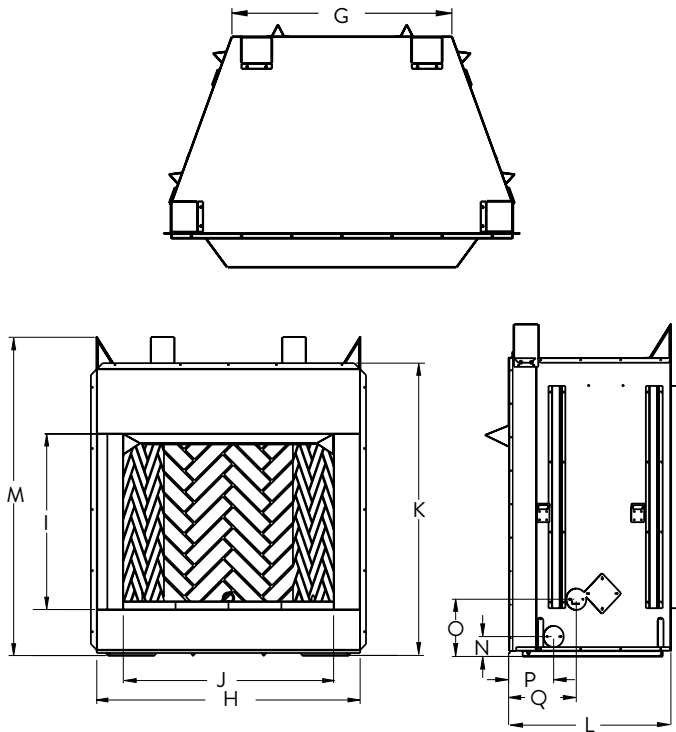

VENT-FREE GAS LOGS (Optional)

Southern Comfort

Shady Hollow

BRICK/REFRACTORY (Choose One)

APPLIANCE SPECIFICATIONS

	VENETIAN 36	VENETIAN 42	VENETIAN 50
G	29"	30-5/16"	38-5/16"
H	45-1/8"	51-1/8"	59-1/8"
I	30"	30"	30"
J	36"	42"	50"
K	49"	49"	49"
L	28"	30"	30"
M	54-1/2"	54-1/2"	54-1/2"
N	3-5/16"	3-5/16"	3-5/16"
O	9-7/16"	9-7/16"	9-7/16"
P	7-3/8"	8-3/4"	8-3/4"
Q	11-1/8"	13"	13"

FLAT WALL FRAMING SPECIFICATIONS

	VENETIAN 36	VENETIAN 42	VENETIAN 50
A	54-5/8"	54-5/8"	54-5/8"
B	45-3/8"	51-3/8"	59-3/8"
C	28-1/4"	30-1/8"	30-1/8"

CORNER FRAMING SPECIFICATIONS

	VENETIAN 36	VENETIAN 42	VENETIAN 50
D	61"	65"	71"
E	45-3/8"	51-3/8"	59-3/8"
F	86-1/2"	92"	100"