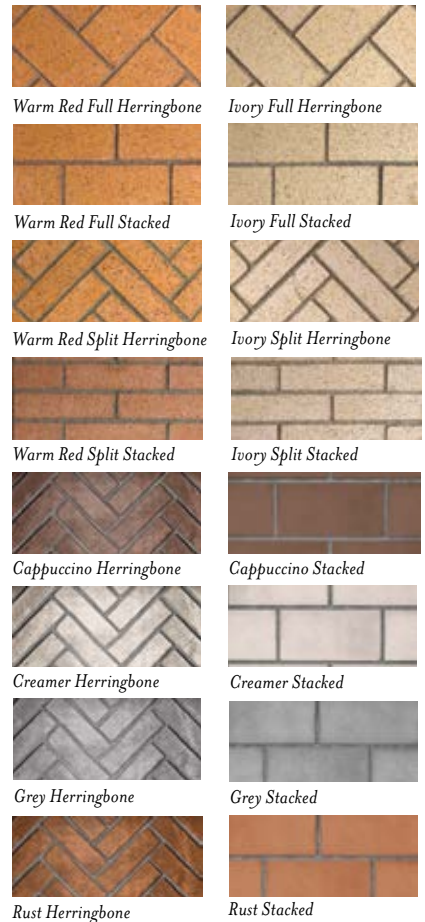

VENT-FREE GAS LOGS (Optional)

Southern Comfort

Shady Hollow

BRICK/REFRACTORY (Choose One)

APPLIANCE SPECIFICATIONS

	VENETIAN 36	VENETIAN 42	VENETIAN 50
G	29"	30-5/16"	38-5/16"
H	45-1/8"	51-1/8"	59-1/8"
I	30"	30"	30"
J	36"	42"	50"
K	49"	49"	49"
L	28"	30"	30"
M	54-1/2"	54-1/2"	54-1/2"
N	3-5/16"	3-5/16"	3-5/16"
O	9-7/16"	9-7/16"	9-7/16"
P	7-3/8"	8-3/4"	8-3/4"
Q	11-1/8"	13"	13"

FLAT WALL FRAMING SPECIFICATIONS

	VENETIAN 36	VENETIAN 42	VENETIAN 50
A	54-5/8"	54-5/8"	54-5/8"
B	45-3/8"	51-3/8"	59-3/8"
C	28-1/4"	30-1/8"	30-1/8"

CORNER FRAMING SPECIFICATIONS

	VENETIAN 36	VENETIAN 42	VENETIAN 50
D	61"	65"	71"
E	45-3/8"	51-3/8"	59-3/8"
F	86-1/2"	92"	100"