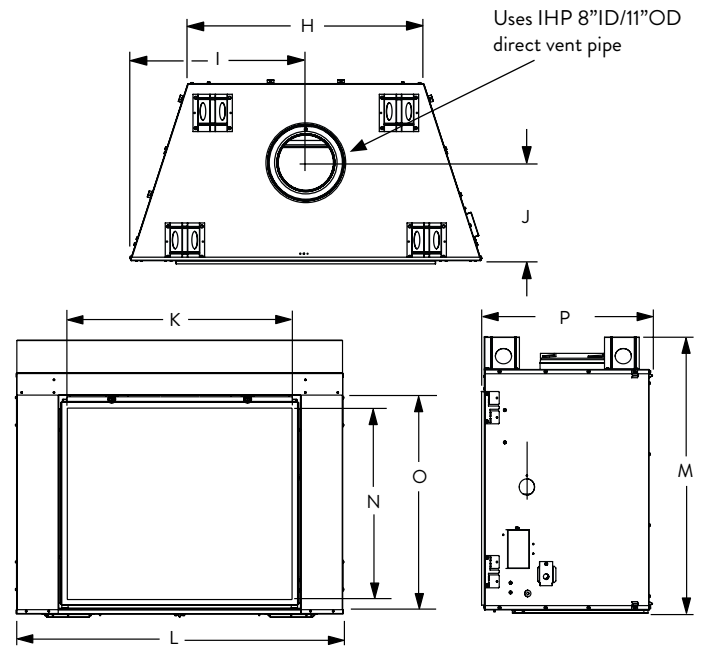

Buff Herringbone

FLAT WALL FRAMING SPECIFICATIONS

MONTEBELLO DLX 40 MONTEBELLO DLX 45

A	50-3/4"	56-7/8"
B	45"	50"
C	26"	26"

CORNER FRAMING SPECIFICATIONS

MONTEBELLO DLX 40 MONTEBELLO DLX 45

D	50-5/8"	56-3/4"
E	83-5/8"	89-7/8"
F	41-7/8"	44-7/8"
G	59-1/8"	63-1/2"

APPLIANCE SPECIFICATIONS

MONTEBELLO DLX 40 MONTEBELLO DLX 45

H	34"	40-1/8"
I	25-5/16"	28-3/8"
J	14-1/8"	14-1/8"
K	34-3/4"	40-59/64"
L	50-5/8"	56-11/16"
M	45"	50"
N	29-9/32"	34-1/2"
O	33-3/32"	38-3/32"
P	26-15/32"	26-15/32"