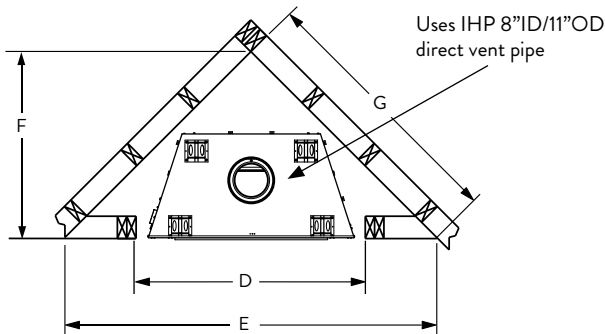

Buff Herringbone

FLAT WALL FRAMING SPECIFICATIONS

MONTEBELLO DLX 40 MONTEBELLO DLX 45

A	50-3/4"	56-7/8"
B	45"	50"
C	26"	26"

CORNER FRAMING SPECIFICATIONS

MONTEBELLO DLX 40 MONTEBELLO DLX 45

D	50-5/8"	56-3/4"
E	83-5/8"	89-7/8"
F	41-7/8"	44-7/8"
G	59-1/8"	63-1/2"