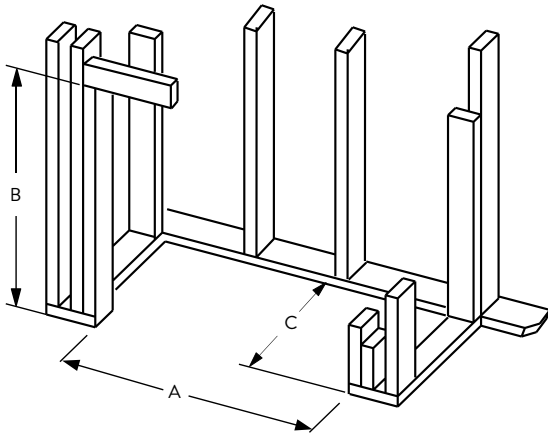

Buff Herringbone

FLAT WALL FRAMING SPECIFICATIONS

MONTEBELLO DLX 40 MONTEBELLO DLX 45

A	50-3/4"	56-7/8"
B	45"	50"
C	26"	26"

CORNER FRAMING SPECIFICATIONS

MONTEBELLO DLX 40 MONTEBELLO DLX 45

D	50-5/8"	56-3/4"
E	83-5/8"	89-7/8"
F	41-7/8"	44-7/8"
G	59-1/8"	63-1/2"

APPLIANCE SPECIFICATIONS

MONTEBELLO DLX 40 MONTEBELLO DLX 45

H	34"	40-1/8"
I	25-5/16"	28-3/8"
J	14-1/8"	14-1/8"
K	34-3/4"	40-59/64"
L	50-5/8"	56-11/16"
M	45"	50"
N	29-9/32"	34-1/2"
O	33-3/32"	38-3/32"
P	26-15/32"	26-15/32"