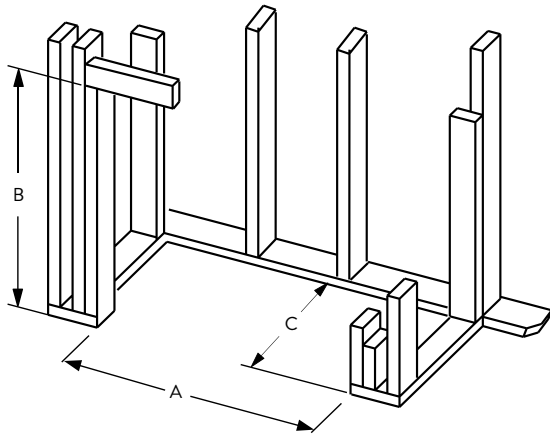

FLAT WALL FRAMING SPECIFICATIONS

MONTEBELLO DLX CD 40   MONTEBELLO DLX CD 45

A	50-3/4"	56-7/8"
B	45"	50"
C	26"	26"