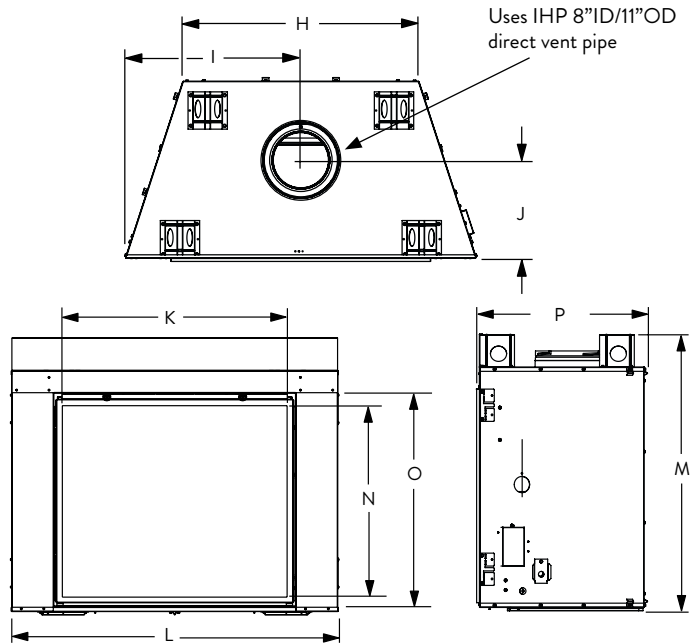

A	50-3/4"	56-7/8"
B	45"	50"
C	26"	26"

CORNER FRAMING SPECIFICATIONS

MONTEBELLO DLX CD 40 MONTEBELLO DLX CD 45

D	50-5/8"	56-3/4"
E	83-5/8"	89-7/8"
F	41-7/8"	44-7/8"
G	59-1/8"	63-1/2"

IMPORTANT NOTES:

As with any fireplace, this appliance is extremely hot during operation. Read and understand all operating instructions before using this appliance. For further information, consult your dealer.

© 2018 Innovative Hearth Products

Visit us online
Astria.us.com

APPLIANCE SPECIFICATIONS

MONTEBELLO DLX CD 40 MONTEBELLO DLX CD 45

H	34"	40-1/8"
I	25-5/16"	28-3/8"
J	14-1/8"	14-1/8"
K	34-3/4"	40-59/64"
L	50-5/8"	56-11/16"
M	45"	50"
N	29-9/32"	34-1/2"
O	33-3/32"	38-3/32"
P	26-15/32"	26-15/32"