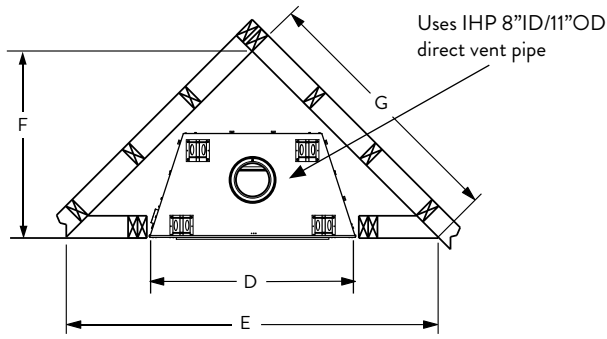

A	50-3/4"	56-7/8"
B	45"	50"
C	26"	26"

CORNER FRAMING SPECIFICATIONS

MONTEBELLO DLX CD 40 MONTEBELLO DLX CD 45

D	50-5/8"	56-3/4"
E	83-5/8"	89-7/8"
F	41-7/8"	44-7/8"
G	59-1/8"	63-1/2"

IMPORTANT NOTES:

As with any fireplace, this appliance is extremely hot during operation. Read and understand all operating instructions before using this appliance. For further information, consult your dealer.