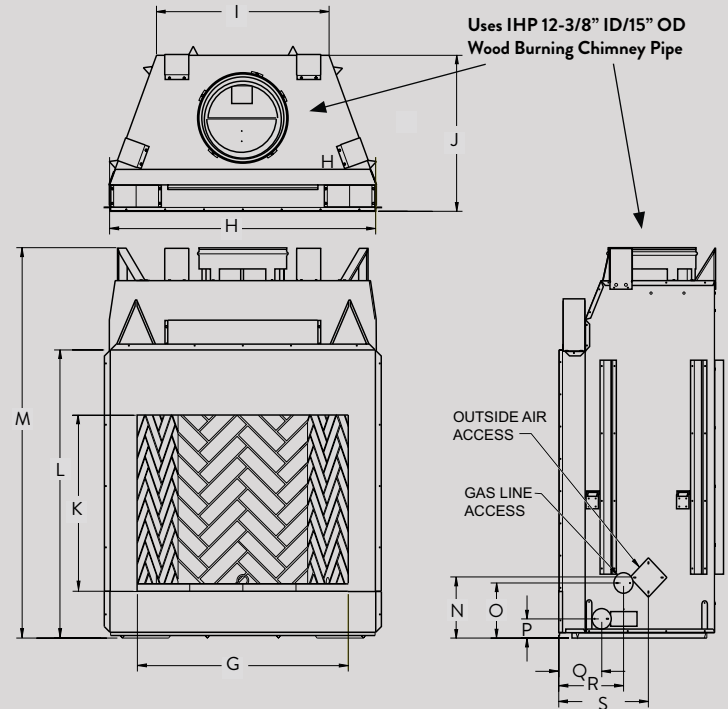

## FLAT WALL FRAMING SPECIFICATIONS

	GEORGIAN 36	GEORGIAN 42	GEORGIAN 50
A	67-1/8"	67-1/8"	67-1/8"
B	45-1/4"	51-1/4"	59-1/4"
C	28-1/4"	30-1/8"	30-1/8"

## CORNER FRAMING SPECIFICATIONS

	GEORGIAN 36	GEORGIAN 42	GEORGIAN 50
D	45-1/4"	51-1/4"	59-1/4"
E	86-1/2"	92"	100"
F	61"	65"	71"

## APPLIANCE SPECIFICATIONS

	GEORGIAN 36	GEORGIAN 42	GEORGIAN 50
G	36"	42"	50"
H	45-1/8"	51-1/8"	59"
I	29"	30-1/2"	38-1/2"
J	26-5/8"	29"	28-1/2"
K	30"	30"	30"
L	49"	49"	49"
M	67"	67"	67"
N	10-1/2"	10-1/2"	10-1/2"
O	9-1/2"	9-1/2"	9-1/2"
P	3-1/2"	3-1/2"	3-1/2"
Q	7-1/4"	8-1/2"	8-1/2"
R	11"	13"	13"
S	15-1/4"	17"	17"