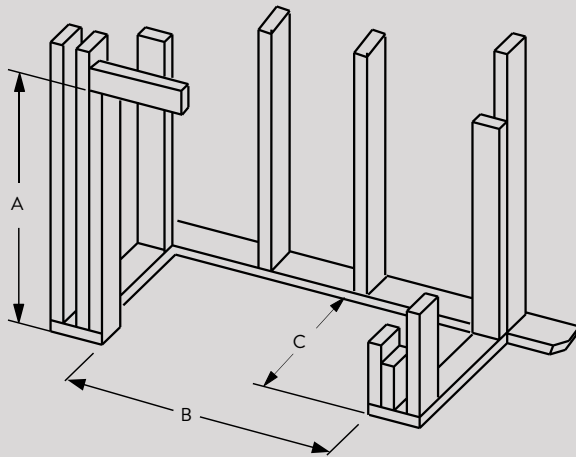

## FLAT WALL FRAMING SPECIFICATIONS

	GEORGIAN 36	GEORGIAN 42	GEORGIAN 50
A	67-1/8"	67-1/8"	67-1/8"
B	45-1/4"	51-1/4"	59-1/4"
C	28-1/4"	30-1/8"	30-1/8"