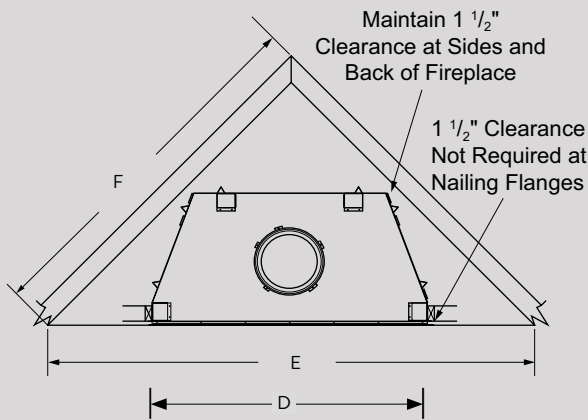

CORNER FRAMING SPECIFICATIONS

	GEORGIAN 36	GEORGIAN 42	GEORGIAN 50
D	45-1/4"	51-1/4"	59-1/4"
E	86-1/2"	92"	100"
F	61"	65"	71"