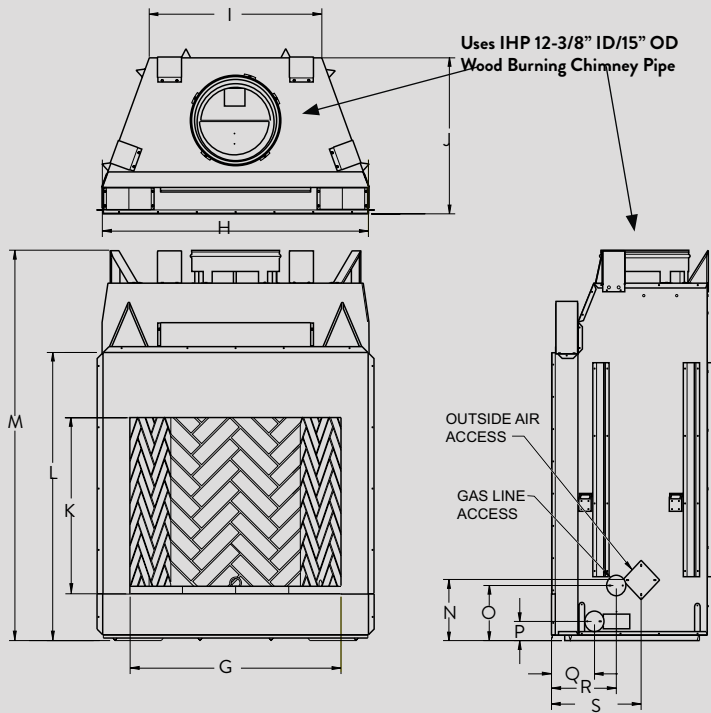

APPLIANCE SPECIFICATIONS

Uses IHP 12-3/8" ID/15" OD
Wood Burning Chimney Pipe

OUTSIDE AIR
ACCESS

GAS LINE
ACCESS

ORACLE 36

ORACLE 42

ORACLE 50

	ORACLE 36	ORACLE 42	ORACLE 50
G	36"	42"	50"
H	45-1/8"	51-1/8"	59"
I	29"	30-1/2"	38-1/2"
J	26-5/8"	29"	28-1/2"
K	30"	30"	30"
L	49"	49"	49"
M	67"	67"	67"
N	10-1/2"	10-1/2"	10-1/2"
O	9-1/2"	9-1/2"	9-1/2"
P	3-1/2"	3-1/2"	3-1/2"
Q	7-1/4"	8-1/2"	8-1/2"
R	11"	13"	13"
S	15-1/4"	17"	17"

DIAGRAMS, ILLUSTRATIONS AND PHOTOGRAPHS ARE NOT TO SCALE—CONSULT INSTALLATION INSTRUCTIONS. PRODUCT DESIGNS, MATERIALS, DIMENSIONS, SPECIFICATIONS, COLORS AND PRICES ARE SUBJECT TO CHANGE OR DISCONTINUANCE WITHOUT NOTICE.