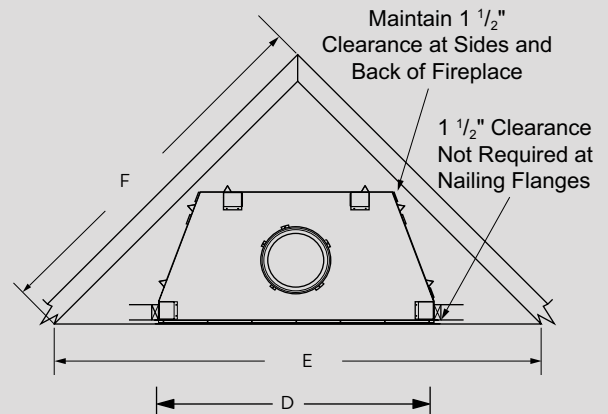

FRAMING SPECIFICATIONS

ORACLE 36

ORACLE 42

ORACLE 50

	ORACLE 36	ORACLE 42	ORACLE 50
A	67-1/8"	67-1/8"	67-1/8"
B	45-1/4"	51-1/4"	59-1/4"
C	28-1/4"	30-1/8"	30-1/8"

CORNER FRAMING SPECIFICATIONS

ORACLE 36

ORACLE 42

ORACLE 50

	ORACLE 36	ORACLE 42	ORACLE 50
D	45-1/4"	51-1/4"	59-1/4"
E	86-1/2"	92"	100"
F	61"	65"	71"

IMPORTANT NOTES:

As with any fireplace, this appliance is extremely hot during operation. Read and understand all operating instructions before using this appliance. For further information, consult your dealer.