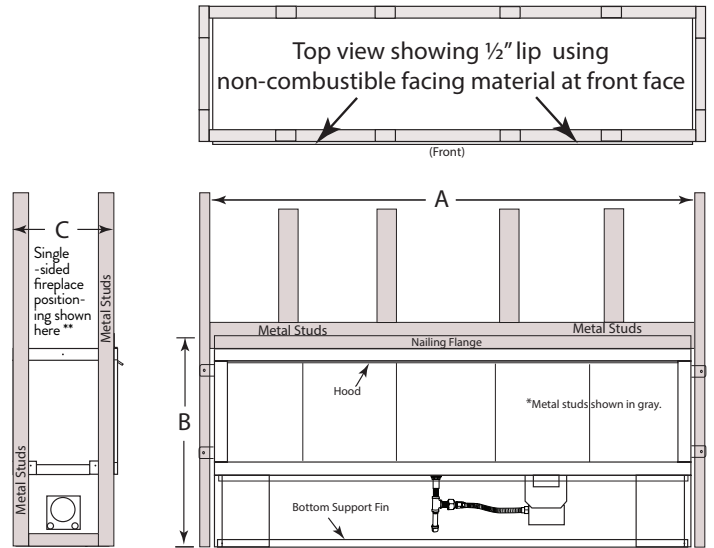

GLASS MEDIA (Choose One)

*Diamond Crystal Media
(included)*

Sapphire Blue Media

Onyx Black Media

APPLIANCE SPECIFICATIONS

BARCELONA LIGHTS

| | 36 | 48 | 60 | 72 |
|----|---------|---------|---------|---------|
| A | 40" | 52" | 64" | 76" |
| B | 36" | 48" | 60" | 72" |
| C | 33-1/2" | 33-1/2" | 33-1/2" | 33-1/2" |
| D | 16" | 16" | 16" | 16" |
| E* | 16-1/4" | 16-1/4" | 16-1/4" | 16-1/4" |
| F | 11-1/2" | 11-1/2" | 11-1/2" | 11-1/2" |
| G | 8-3/4" | 8-3/4" | 8-3/4" | 8-3/4" |

* Subtract 1/4" for see-through applications.

FLAT WALL FRAMING SPECIFICATIONS

BARCELONA LIGHTS

| | 36 | 48 | 60 | 72 |
|-----------------------------------|---------|---------|---------|---------|
| A | 40-1/2" | 52-1/2" | 64-1/2" | 76-1/2" |
| B | 33-3/4" | 33-3/4" | 33-3/4" | 33-3/4" |
| C ¹ SINGLE SIDED DEPTH | 16-1/4" | 16-1/4" | 16-1/4" | 16-1/4" |
| C ² SEE-THROUGH DEPTH | 15" | 15" | 15" | 15" |