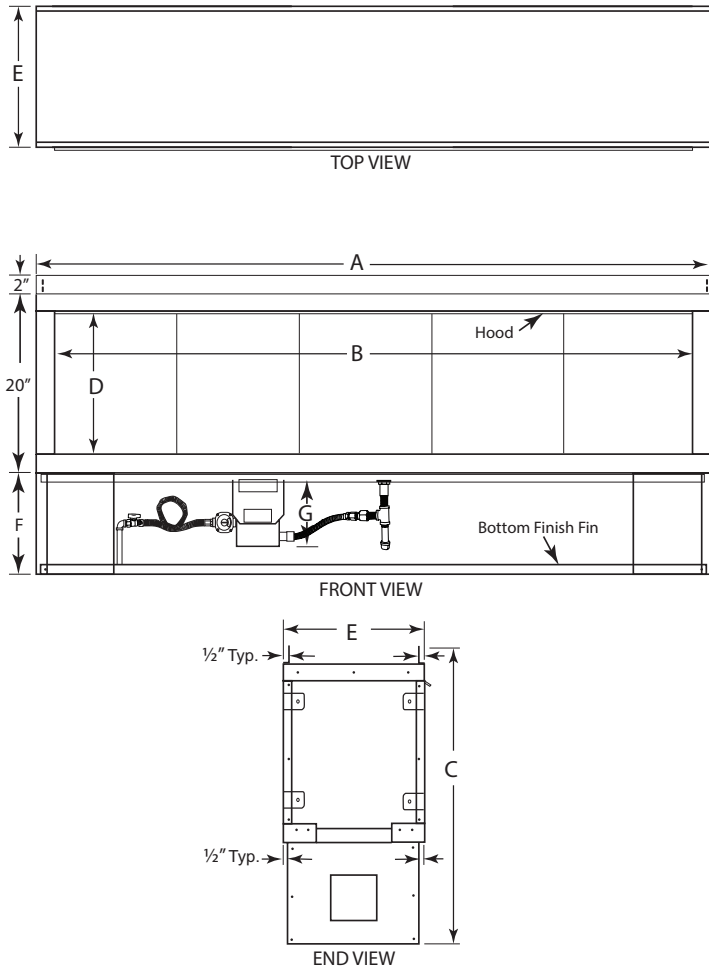

GLASS MEDIA (Choose One)

*Diamond Crystal Media
(included)*

Sapphire Blue Media

Onyx Black Media

APPLIANCE SPECIFICATIONS

BARCELONA LIGHTS

| | 36 | 48 | 60 | 72 |
|----|---------|---------|---------|---------|
| A | 40" | 52" | 64" | 76" |
| B | 36" | 48" | 60" | 72" |
| C | 33-1/2" | 33-1/2" | 33-1/2" | 33-1/2" |
| D | 16" | 16" | 16" | 16" |
| E* | 16-1/4" | 16-1/4" | 16-1/4" | 16-1/4" |
| F | 11-1/2" | 11-1/2" | 11-1/2" | 11-1/2" |
| G | 8-3/4" | 8-3/4" | 8-3/4" | 8-3/4" |

* Subtract 1/4" for see-through applications.

FLAT WALL FRAMING SPECIFICATIONS

BARCELONA LIGHTS

| | 36 | 48 | 60 | 72 |
|-----------------------------------|---------|---------|---------|---------|
| A | 40-1/2" | 52-1/2" | 64-1/2" | 76-1/2" |
| B | 33-3/4" | 33-3/4" | 33-3/4" | 33-3/4" |
| C ¹ SINGLE SIDED DEPTH | 16-1/4" | 16-1/4" | 16-1/4" | 16-1/4" |
| C ² SEE-THROUGH DEPTH | 15" | 15" | 15" | 15" |