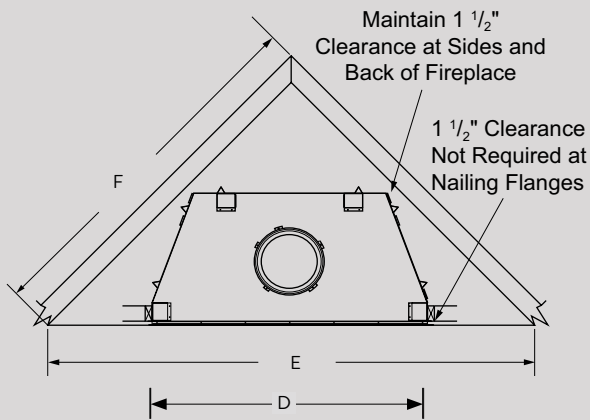

FLAT WALL FRAMING SPECIFICATIONS

	GEORGIAN 36	GEORGIAN 42	GEORGIAN 50
A	67-1/8"	67-1/8"	67-1/8"
B	45-1/4"	51-1/4"	59-1/4"
C	28-1/4"	30-1/8"	30-1/8"

CORNER FRAMING SPECIFICATIONS

	GEORGIAN 36	GEORGIAN 42	GEORGIAN 50
D	45-1/4"	51-1/4"	59-1/4"
E	86-1/2"	92"	100"
F	61"	65"	71"

APPLIANCE SPECIFICATIONS

	GEORGIAN 36	GEORGIAN 42	GEORGIAN 50
G	36"	42"	50"
H	45-1/8"	51-1/8"	59"
I	29"	30-1/2"	38-1/2"
J	26-5/8"	29"	28-1/2"
K	30"	30"	30"
L	49"	49"	49"
M	67"	67"	67"
N	10-1/2"	10-1/2"	10-1/2"
O	9-1/2"	9-1/2"	9-1/2"
P	3-1/2"	3-1/2"	3-1/2"
Q	7-1/4"	8-1/2"	8-1/2"
R	11"	13"	13"
S	15-1/4"	17"	17"