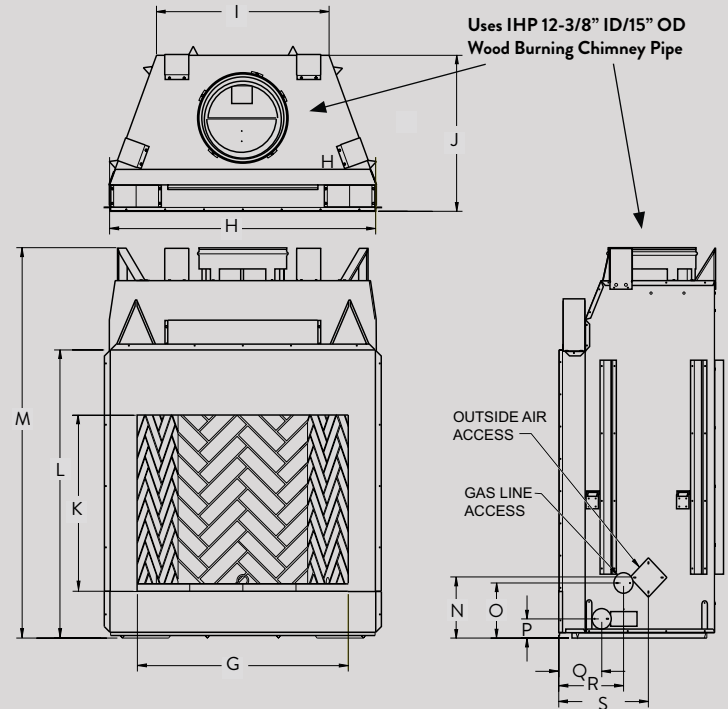

FLAT WALL FRAMING SPECIFICATIONS

	GEORGIAN 36	GEORGIAN 42	GEORGIAN 50
A	67-1/8"	67-1/8"	67-1/8"
B	45-1/4"	51-1/4"	59-1/4"
C	28-1/4"	30-1/8"	30-1/8"

CORNER FRAMING SPECIFICATIONS

	GEORGIAN 36	GEORGIAN 42	GEORGIAN 50
D	45-1/4"	51-1/4"	59-1/4"
E	86-1/2"	92"	100"
F	61"	65"	71"

APPLIANCE SPECIFICATIONS

	GEORGIAN 36	GEORGIAN 42	GEORGIAN 50
G	36"	42"	50"
H	45-1/8"	51-1/8"	59"
I	29"	30-1/2"	38-1/2"
J	26-5/8"	29"	28-1/2"
K	30"	30"	30"
L	49"	49"	49"
M	67"	67"	67"
N	10-1/2"	10-1/2"	10-1/2"
O	9-1/2"	9-1/2"	9-1/2"
P	3-1/2"	3-1/2"	3-1/2"
Q	7-1/4"	8-1/2"	8-1/2"
R	11"	13"	13"
S	15-1/4"	17"	17"