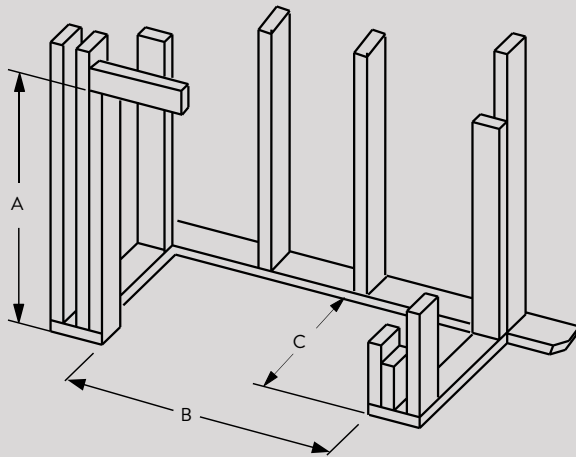

FLAT WALL FRAMING SPECIFICATIONS

	GEORGIAN 36	GEORGIAN 42	GEORGIAN 50
A	67-1/8"	67-1/8"	67-1/8"
B	45-1/4"	51-1/4"	59-1/4"
C	28-1/4"	30-1/8"	30-1/8"

CORNER FRAMING SPECIFICATIONS

	GEORGIAN 36	GEORGIAN 42	GEORGIAN 50
D	45-1/4"	51-1/4"	59-1/4"
E	86-1/2"	92"	100"
F	61"	65"	71"