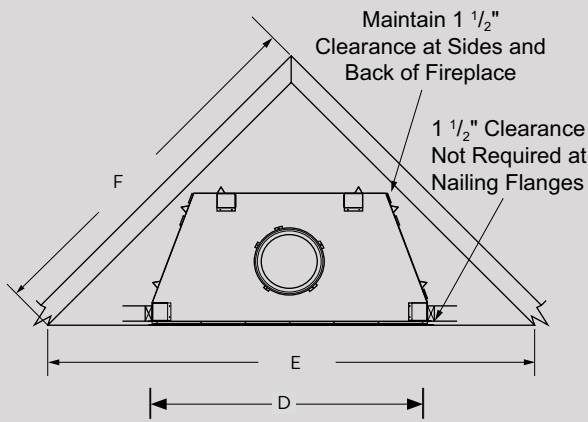

FLAT WALL FRAMING SPECIFICATIONS

	GEORGIAN 36	GEORGIAN 42	GEORGIAN 50
A	67-1/8"	67-1/8"	67-1/8"
B	45-1/4"	51-1/4"	59-1/4"
C	28-1/4"	30-1/8"	30-1/8"

CORNER FRAMING SPECIFICATIONS

	GEORGIAN 36	GEORGIAN 42	GEORGIAN 50
D	45-1/4"	51-1/4"	59-1/4"
E	86-1/2"	92"	100"
F	61"	65"	71"

APPLIANCE SPECIFICATIONS

	GEORGIAN 36	GEORGIAN 42	GEORGIAN 50
G	36"	42"	50"
H	45-1/8"	51-1/8"	59"
I	29"	30-1/2"	38-1/2"
J	26-5/8"	29"	28-1/2"
K	30"	30"	30"
L	49"	49"	49"
M	67"	67"	67"
N	10-1/2"	10-1/2"	10-1/2"
O	9-1/2"	9-1/2"	9-1/2"
P	3-1/2"	3-1/2"	3-1/2"
Q	7-1/4"	8-1/2"	8-1/2"
R	11"	13"	13"
S	15-1/4"	17"	17"